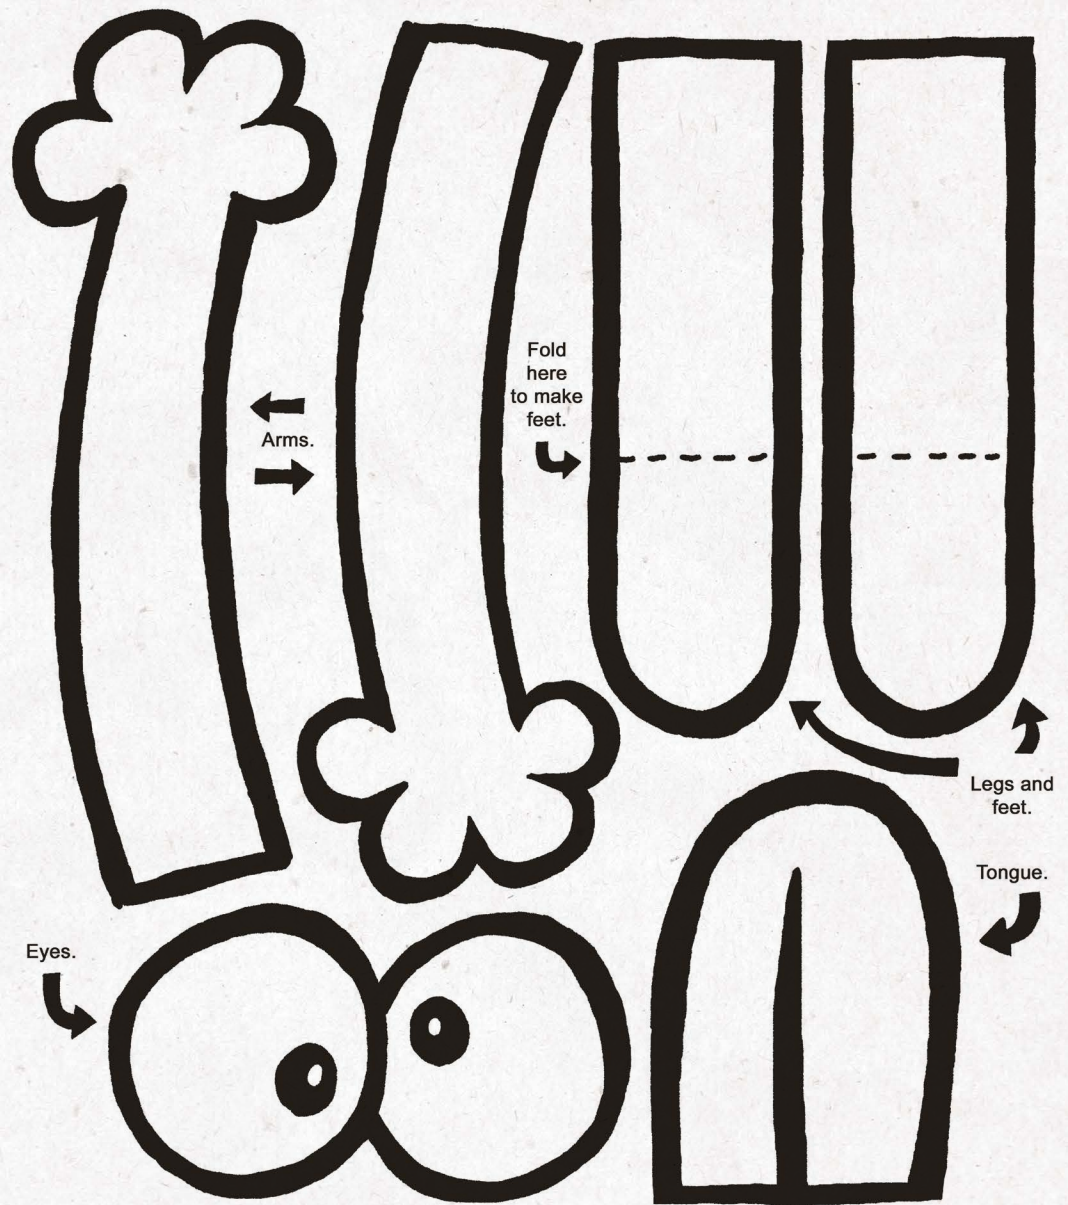

HOW 2 MAKE

MUNCHY The LUNCH BAG

in 4 Ridiculously easy steps!

STEP 1: Print and color.

STEP 2: Cut out all pieces (try to cut in the center of the thick black lines). Use safety scissors or ask an adult for help!

STEP 3: Tape or glue pieces to any paper lunch bag. Use the illustrations in *Dog Man: Grime and Punishment* as a guide.

STEP 4: Decorate MUNCHY with LOVE!

Munchy is a giant paper bag that comes to life in *Dog Man: Grime and Punishment*!